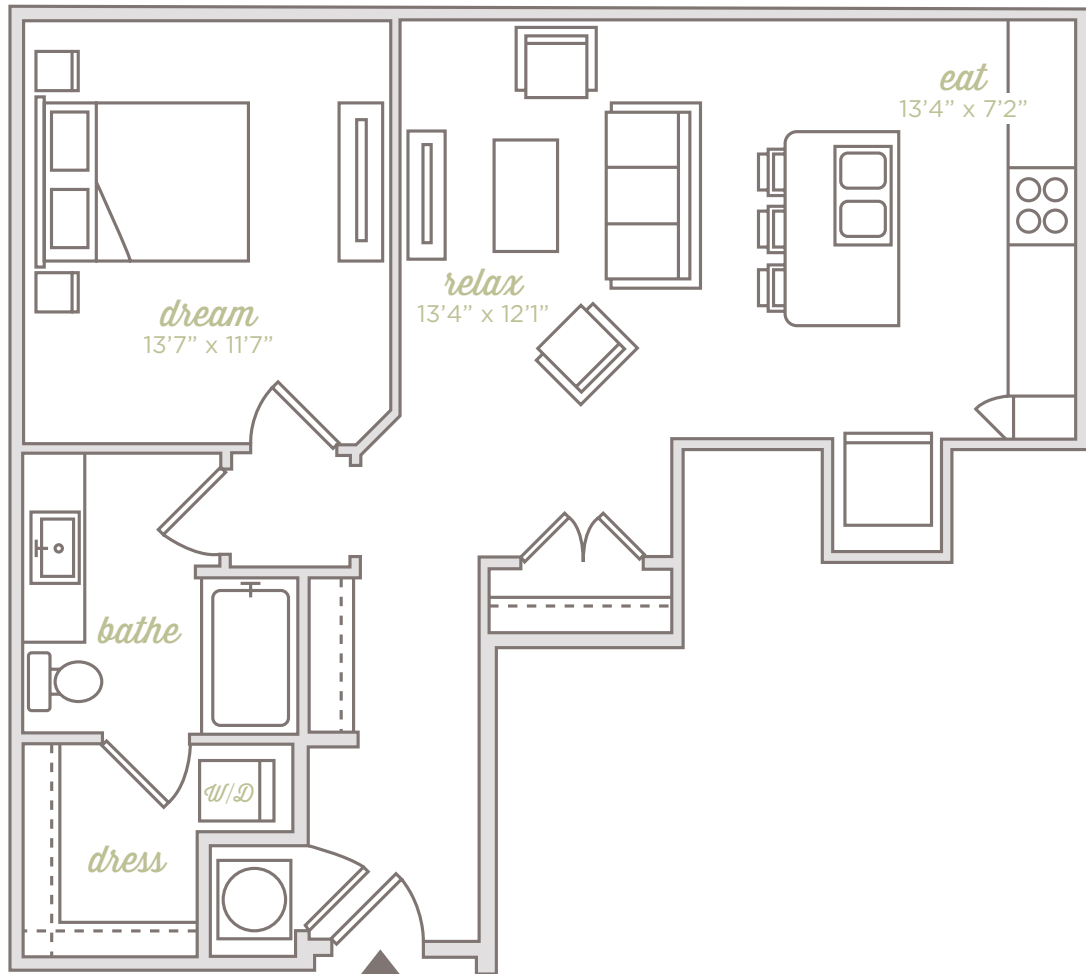

ROLLING MILL HILL

# RIVER HOUSE

ESTD  2017  
NASHVILLE

## *The Ocoee*

**A1 • 1 BED 1 BATH • 800 SQ FT**

4 Academy Place *Nashville*, Tennessee 37210 • 615.242.1330 • RIVERHOUSEINASHVILLE.COM

Information is believed to be accurate, but is not warranted. Specifications, pricing and availability are subject to change without notice. See agent for details. Artist's renderings and floorplans are approximate only and are not meant to be exact depictions of the unit. Drawings are not to scale. Your selected floorplan may vary from this illustration due to design configuration and architectural styling. Not all features are available in every apartment. All square footages are approximate.