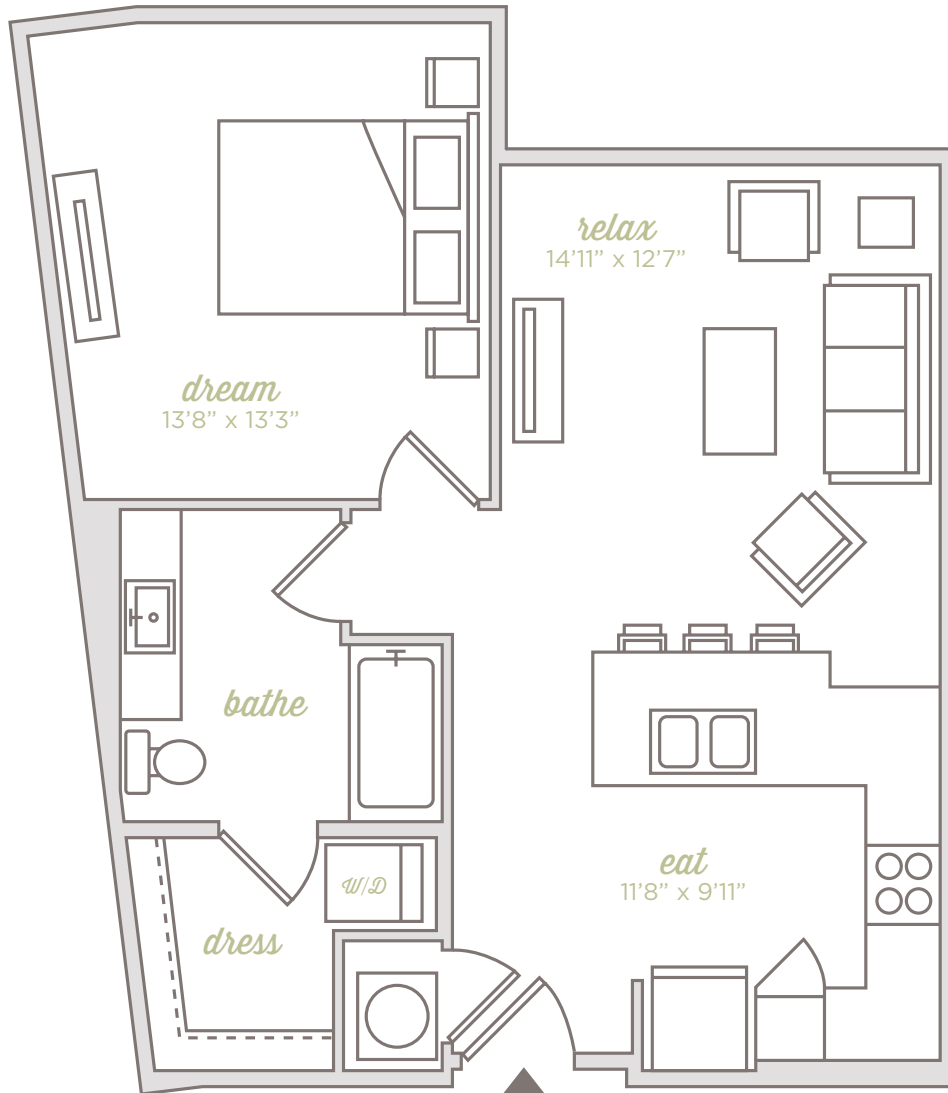

ROLLING MILL HILL

RIVER HOUSE

ESTD  2017
NASHVILLE

The Beech

A2B • 1 BED 1 BATH • 730 SQ FT

4 Academy Place *Nashville*, Tennessee 37210 • 615.242.1330 • RIVERHOUSENASHVILLE.COM

Information is believed to be accurate, but is not warranted. Specifications, pricing and availability are subject to change without notice. See agent for details. Artist's renderings and floorplans are approximate only and are not meant to be exact depictions of the unit. Drawings are not to scale. Your selected floorplan may vary from this illustration due to design configuration and architectural styling. Not all features are available in every apartment. All square footages are approximate.