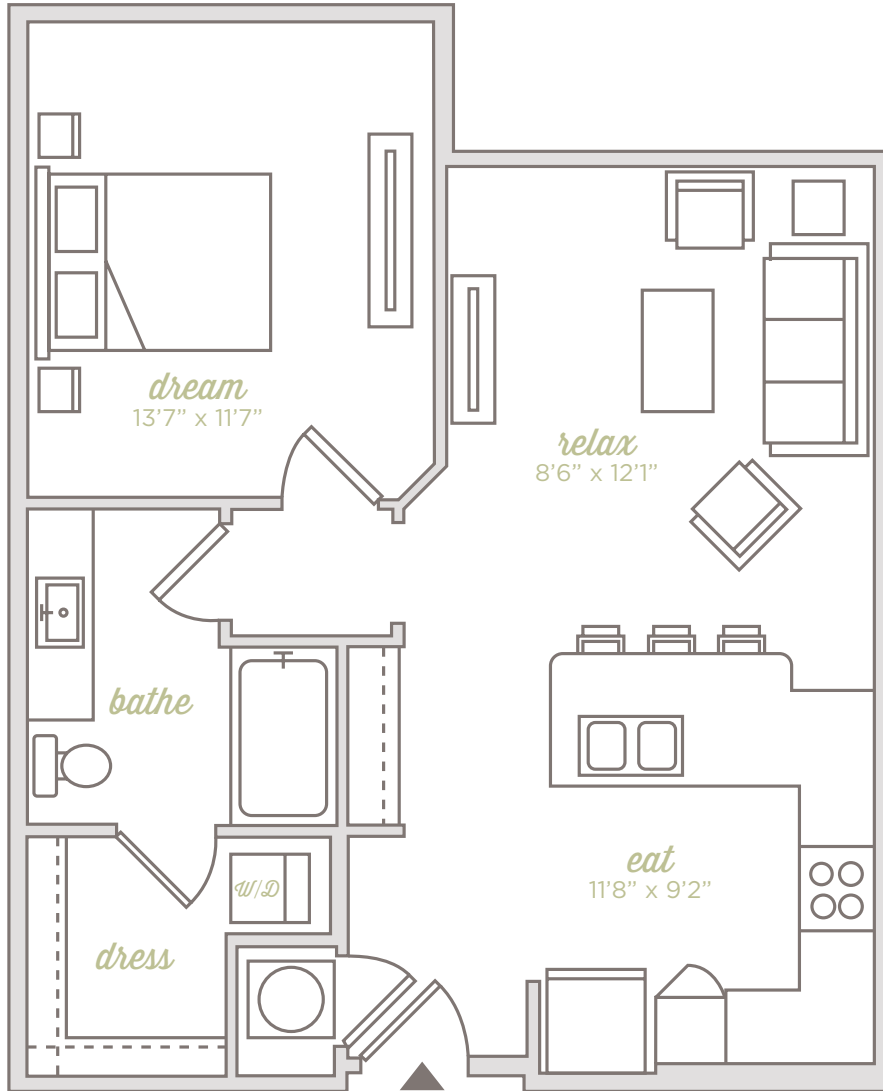

ROLLING MILL HILL

# RIVER HOUSE

ESTD **TN** 2017  
NASHVILLE

## *The Clinch*

**A2D • 1 BED 1 BATH • 722 SQ FT**

4 Academy Place *Nashville*, Tennessee 37210 • 615.242.1330 • RIVERHOUSENASHVILLE.COM

Information is believed to be accurate, but is not warranted. Specifications, pricing and availability are subject to change without notice. See agent for details. Artist's renderings and floorplans are approximate only and are not meant to be exact depictions of the unit. Drawings are not to scale. Your selected floorplan may vary from this illustration due to design configuration and architectural styling. Not all features are available in every apartment. All square footages are approximate.