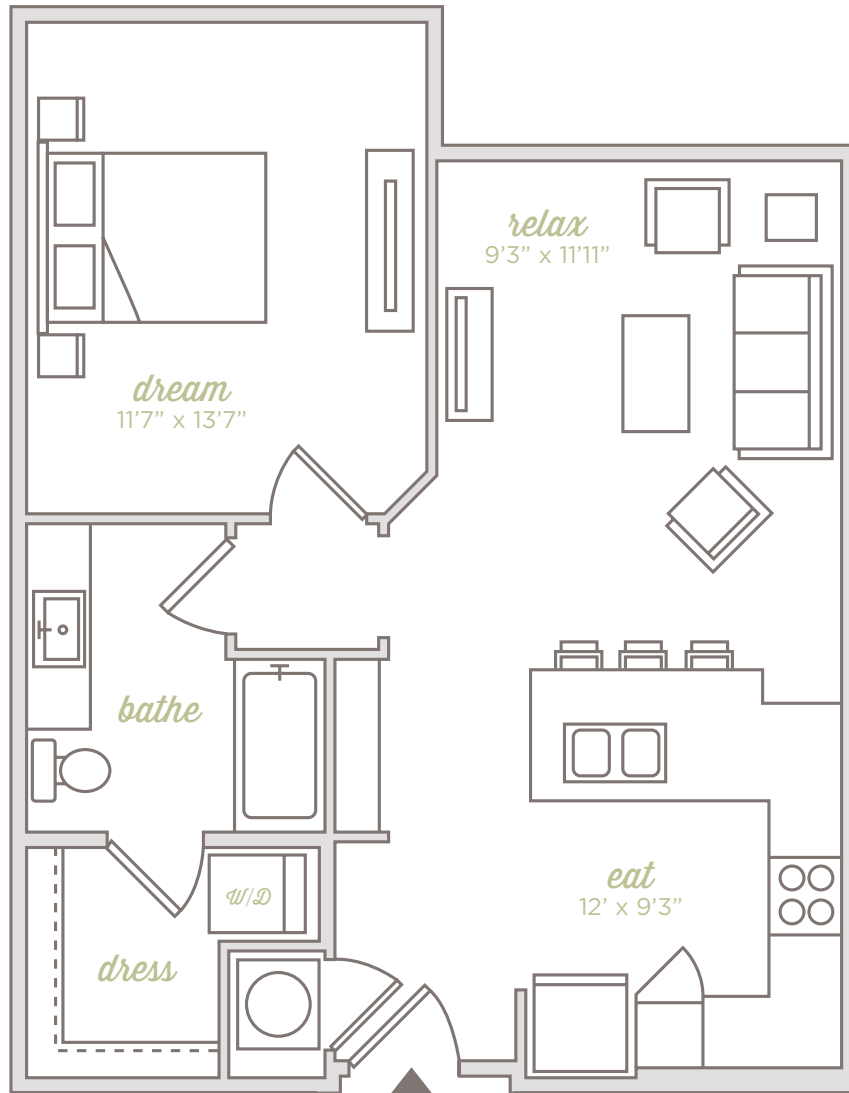

ROLLING MILL HILL

RIVER HOUSE

ESTD **TN** 2017
NASHVILLE

The Obey

A2E • 1 BED 1 BATH • 747 SQ FT

4 Academy Place *Nashville*, Tennessee 37210 • 615.242.1330 • RIVERHOUSEINASHVILLE.COM

Information is believed to be accurate, but is not warranted. Specifications, pricing and availability are subject to change without notice. See agent for details. Artist's renderings and floorplans are approximate only and are not meant to be exact depictions of the unit. Drawings are not to scale. Your selected floorplan may vary from this illustration due to design configuration and architectural styling. Not all features are available in every apartment. All square footages are approximate.