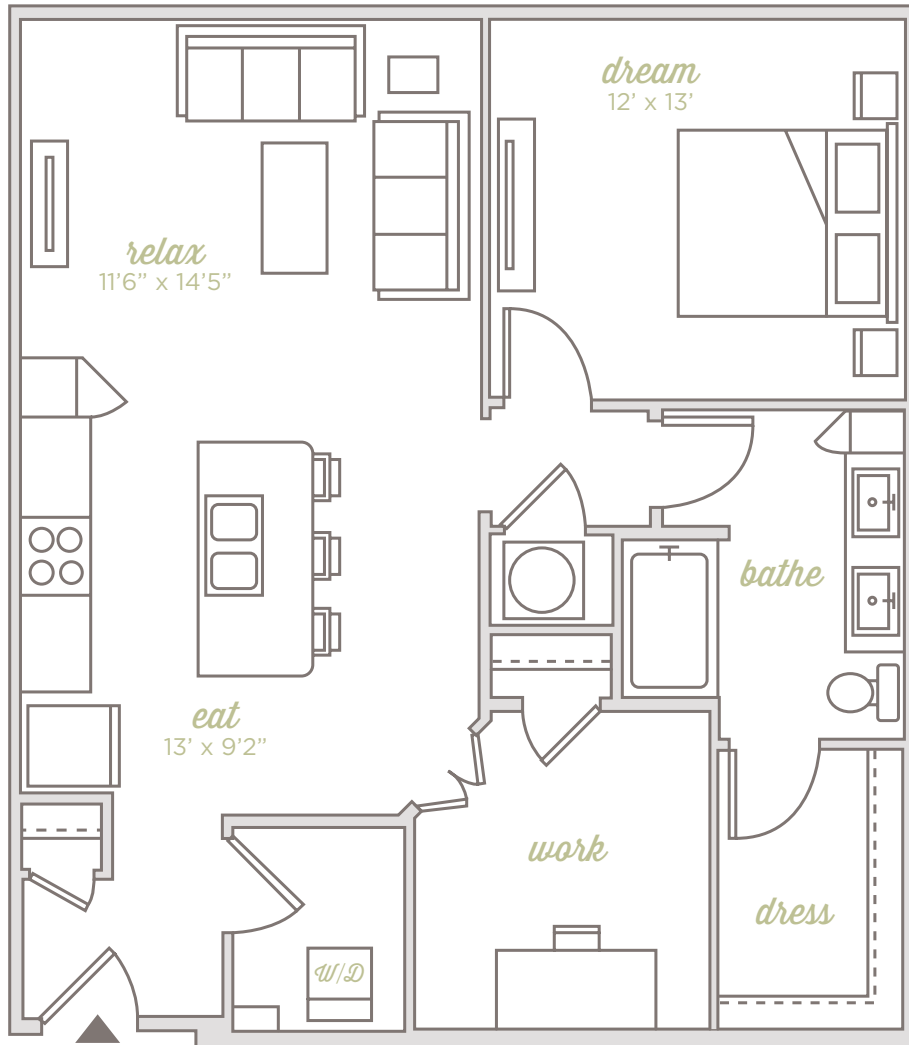

ROLLING MILL HILL

RIVER HOUSE

ESTD **TN** 2017
NASHVILLE

The Stewart

A5 • 1 BED 1 BATH • 946 SQ FT

4 Academy Place *Nashville*, Tennessee 37210 • 615.242.1330 • RIVERHOUSENASHVILLE.COM

Information is believed to be accurate, but is not warranted. Specifications, pricing and availability are subject to change without notice. See agent for details. Artist's renderings and floorplans are approximate only and are not meant to be exact depictions of the unit. Drawings are not to scale. Your selected floorplan may vary from this illustration due to design configuration and architectural styling. Not all features are available in every apartment. All square footages are approximate.