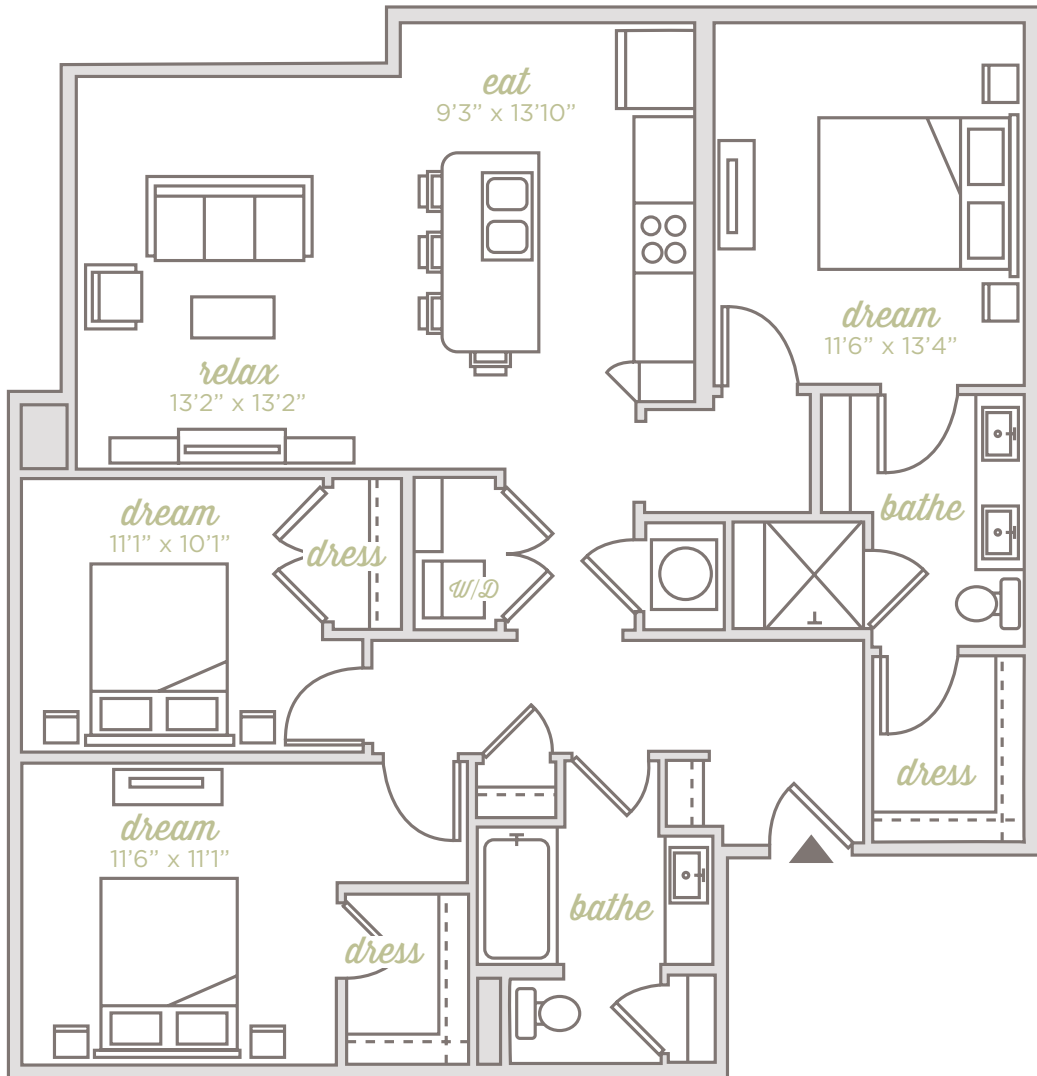

ROLLING MILL HILL

RIVER HOUSE

ESTD **TN** 2017
NASHVILLE

The McErory

C1 • 3 BED 2 BATH • 1337 SQ FT

4 Academy Place *Nashville*, Tennessee 37210 • 615.242.1330 • RIVERHOUSEINASHVILLE.COM

Information is believed to be accurate, but is not warranted. Specifications, pricing and availability are subject to change without notice. See agent for details. Artist's renderings and floorplans are approximate only and are not meant to be exact depictions of the unit. Drawings are not to scale. Your selected floorplan may vary from this illustration due to design configuration and architectural styling. Not all features are available in every apartment. All square footages are approximate.