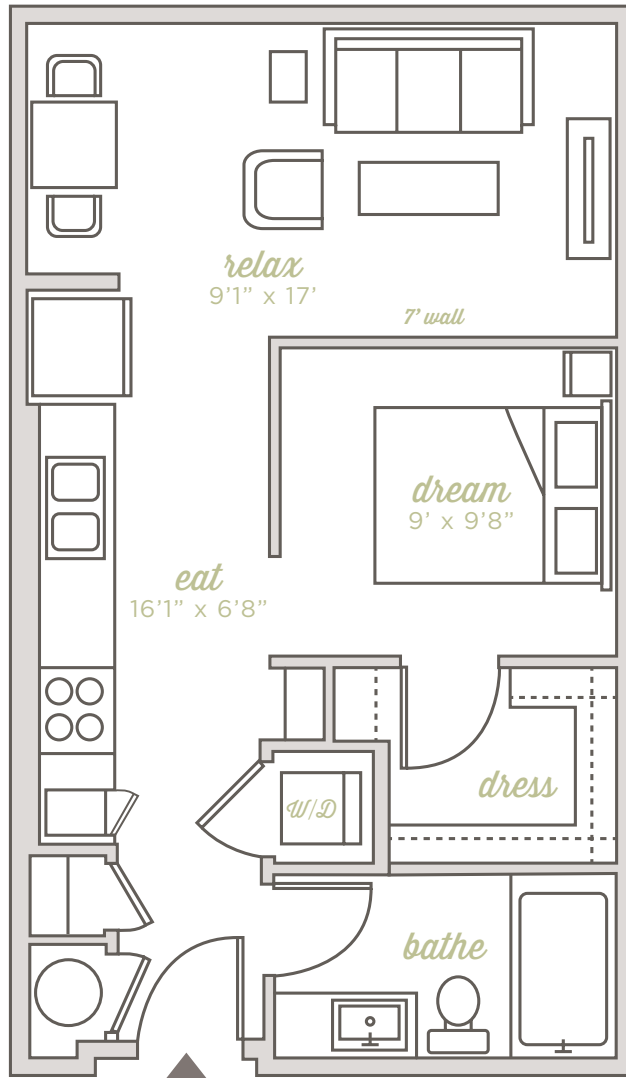

ROLLING MILL HILL

## *The Cumberland*

**S1 • 1 BED 1 BATH • 555 SQ FT**

4 Academy Place *Nashville*, Tennessee 37210 • 615.242.1330 • RIVERHOUSEINASHVILLE.COM

Information is believed to be accurate, but is not warranted. Specifications, pricing and availability are subject to change without notice. See agent for details. Artist's renderings and floorplans are approximate only and are not meant to be exact depictions of the unit. Drawings are not to scale. Your selected floorplan may vary from this illustration due to design configuration and architectural styling. Not all features are available in every apartment. All square footages are approximate.