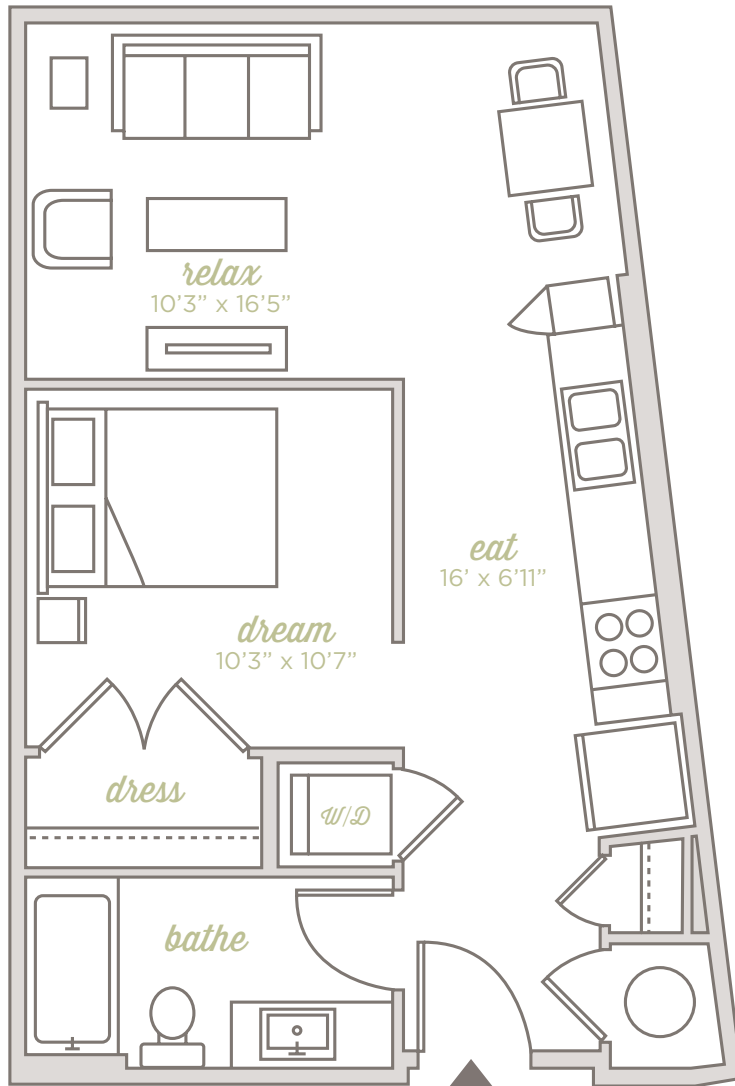

ROLLING MILL HILL

RIVER HOUSE

ESTD **TN** 2017
NASHVILLE

The Caney

S2A • 1 BED 1 BATH • 594 SQ FT

4 Academy Place *Nashville*, Tennessee 37210 • 615.242.1330 • RIVERHOUSEINASHVILLE.COM

Information is believed to be accurate, but is not warranted. Specifications, pricing and availability are subject to change without notice. See agent for details. Artist's renderings and floorplans are approximate only and are not meant to be exact depictions of the unit. Drawings are not to scale. Your selected floorplan may vary from this illustration due to design configuration and architectural styling. Not all features are available in every apartment. All square footages are approximate.