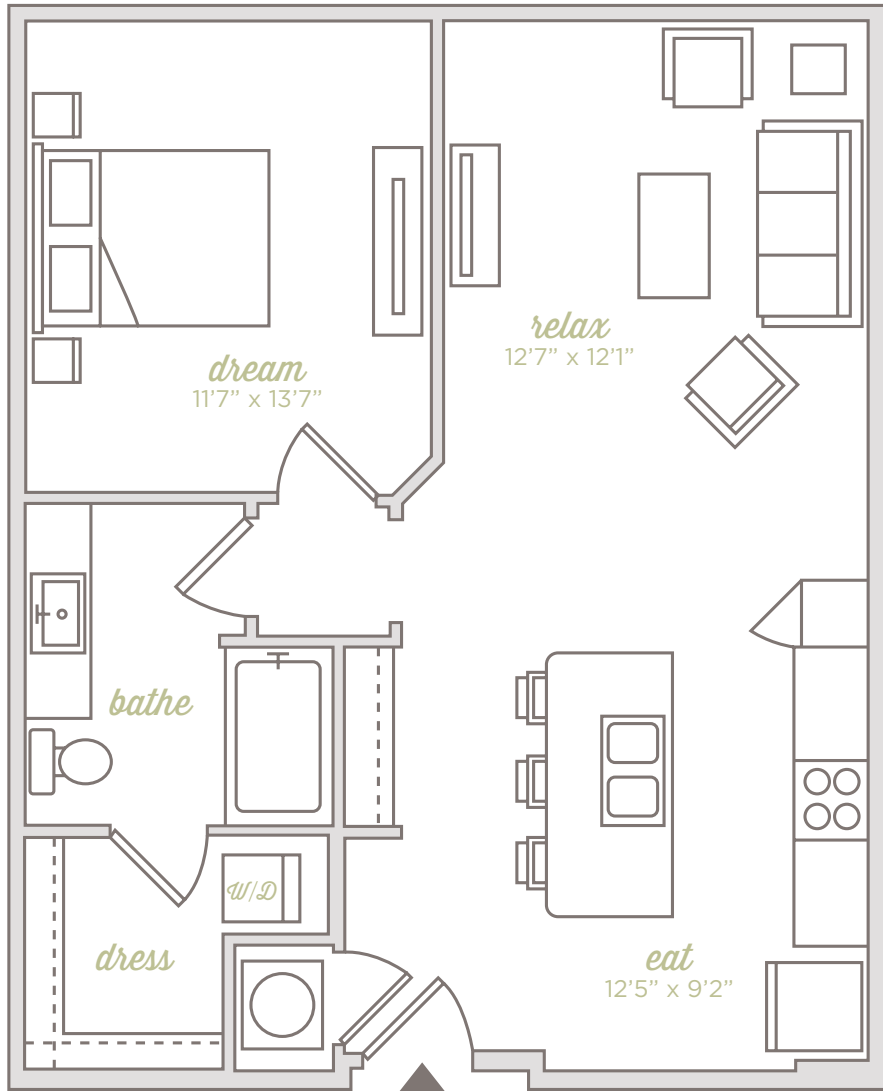

ROLLING MILL HILL

RIVER HOUSE

ESTD **TN** 2017
NASHVILLE

The Collins

A2 • 1 BED 1 BATH • 772 SQ FT

4 Academy Place *Nashville*, Tennessee 37210 • 615.242.1330 • RIVERHOUSEINASHVILLE.COM

Information is believed to be accurate, but is not warranted. Specifications, pricing and availability are subject to change without notice. See agent for details. Artist's renderings and floorplans are approximate only and are not meant to be exact depictions of the unit. Drawings are not to scale. Your selected floorplan may vary from this illustration due to design configuration and architectural styling. Not all features are available in every apartment. All square footages are approximate.