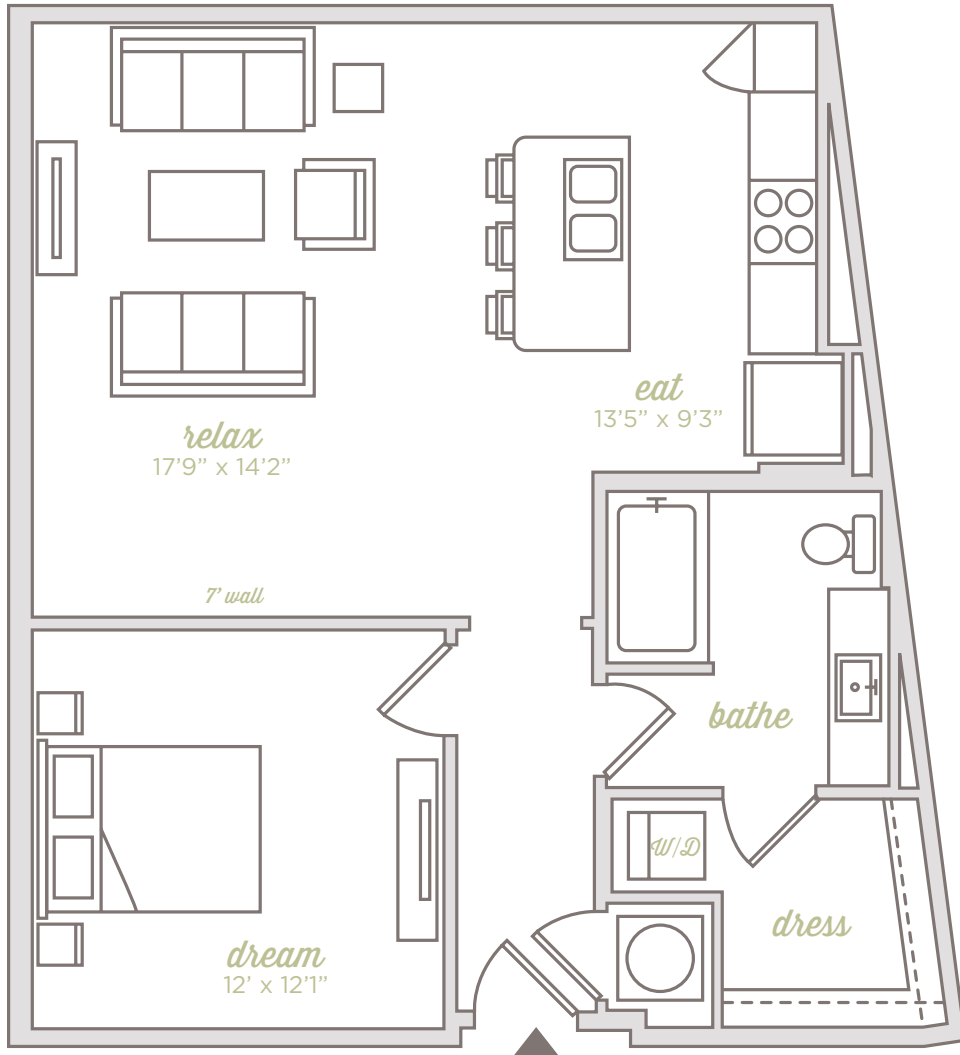

ROLLING MILL HILL

# RIVER HOUSE

ESTD **TN** 2017  
NASHVILLE

## The Emory

**A3 • 1 BED 1 BATH • 813 SQ FT**

4 Academy Place *Nashville*, Tennessee 37210 • 615.242.1330 • RIVERHOUSENASHVILLE.COM

Information is believed to be accurate, but is not warranted. Specifications, pricing and availability are subject to change without notice. See agent for details. Artist's renderings and floorplans are approximate only and are not meant to be exact depictions of the unit. Drawings are not to scale. Your selected floorplan may vary from this illustration due to design configuration and architectural styling. Not all features are available in every apartment. All square footages are approximate.