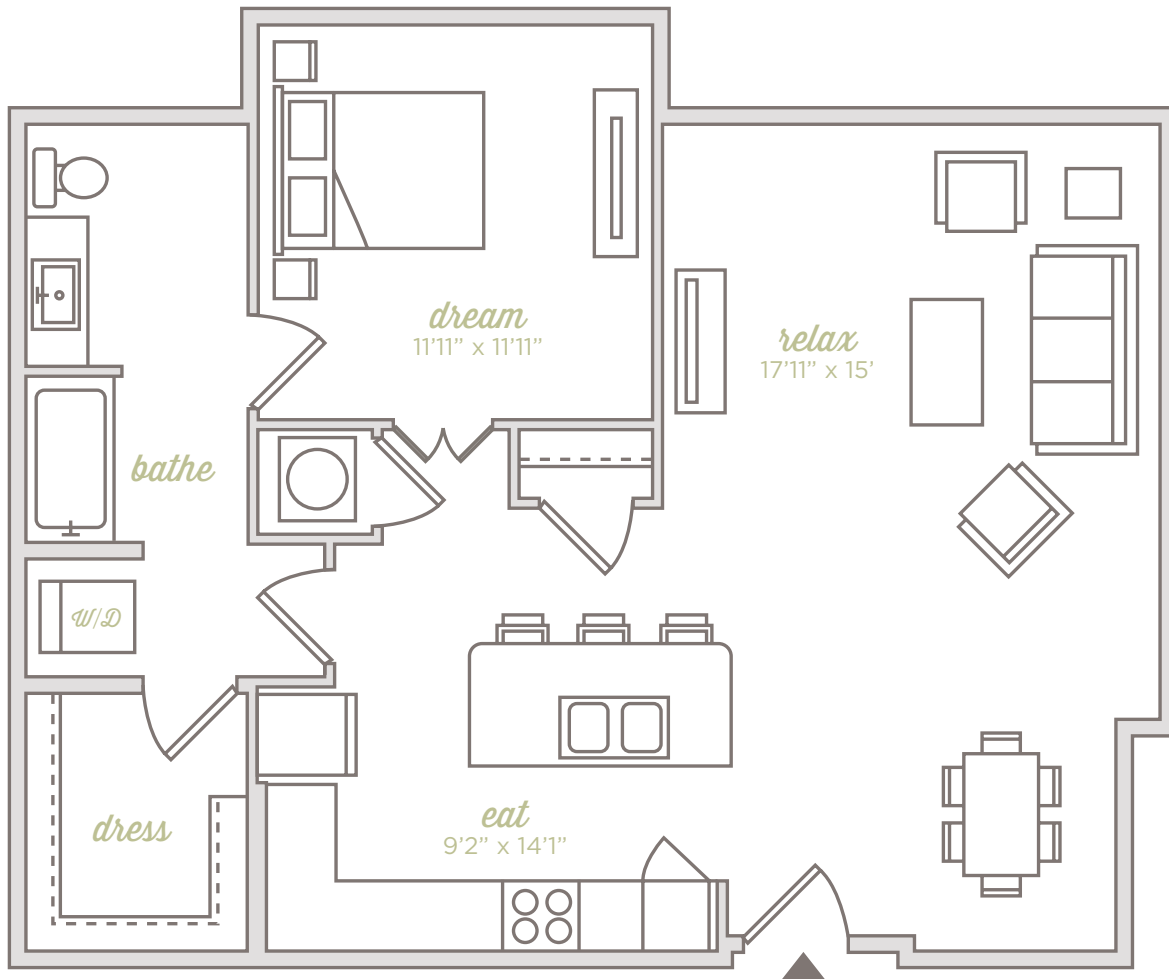

ROLLING MILL HILL

# RIVER HOUSE

ESTD **TN** 2017  
NASHVILLE

## *The Polk*

**A4 • 1 BED 1 BATH • 943 SQ FT**

4 Academy Place *Nashville*, Tennessee 37210 • 615.242.1330 • RIVERHOUSENASHVILLE.COM

Information is believed to be accurate, but is not warranted. Specifications, pricing and availability are subject to change without notice. See agent for details. Artist's renderings and floorplans are approximate only and are not meant to be exact depictions of the unit. Drawings are not to scale. Your selected floorplan may vary from this illustration due to design configuration and architectural styling. Not all features are available in every apartment. All square footages are approximate.