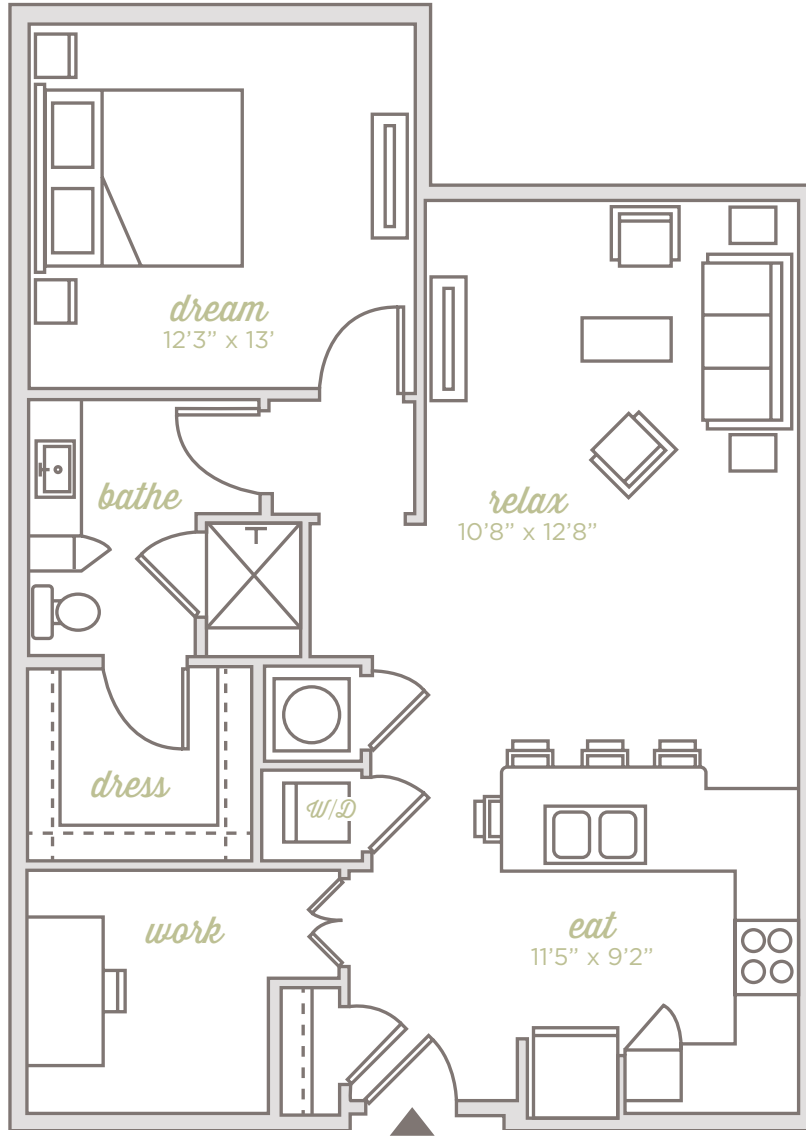

ROLLING MILL HILL

RIVER HOUSE

ESTD **TN** 2017
NASHVILLE

The Madison

A6 • 1 BED 1 BATH • 946 SQ FT

4 Academy Place *Nashville*, Tennessee 37210 • 615.242.1330 • RIVERHOUSEINASHVILLE.COM

Information is believed to be accurate, but is not warranted. Specifications, pricing and availability are subject to change without notice. See agent for details. Artist's renderings and floorplans are approximate only and are not meant to be exact depictions of the unit. Drawings are not to scale. Your selected floorplan may vary from this illustration due to design configuration and architectural styling. Not all features are available in every apartment. All square footages are approximate.