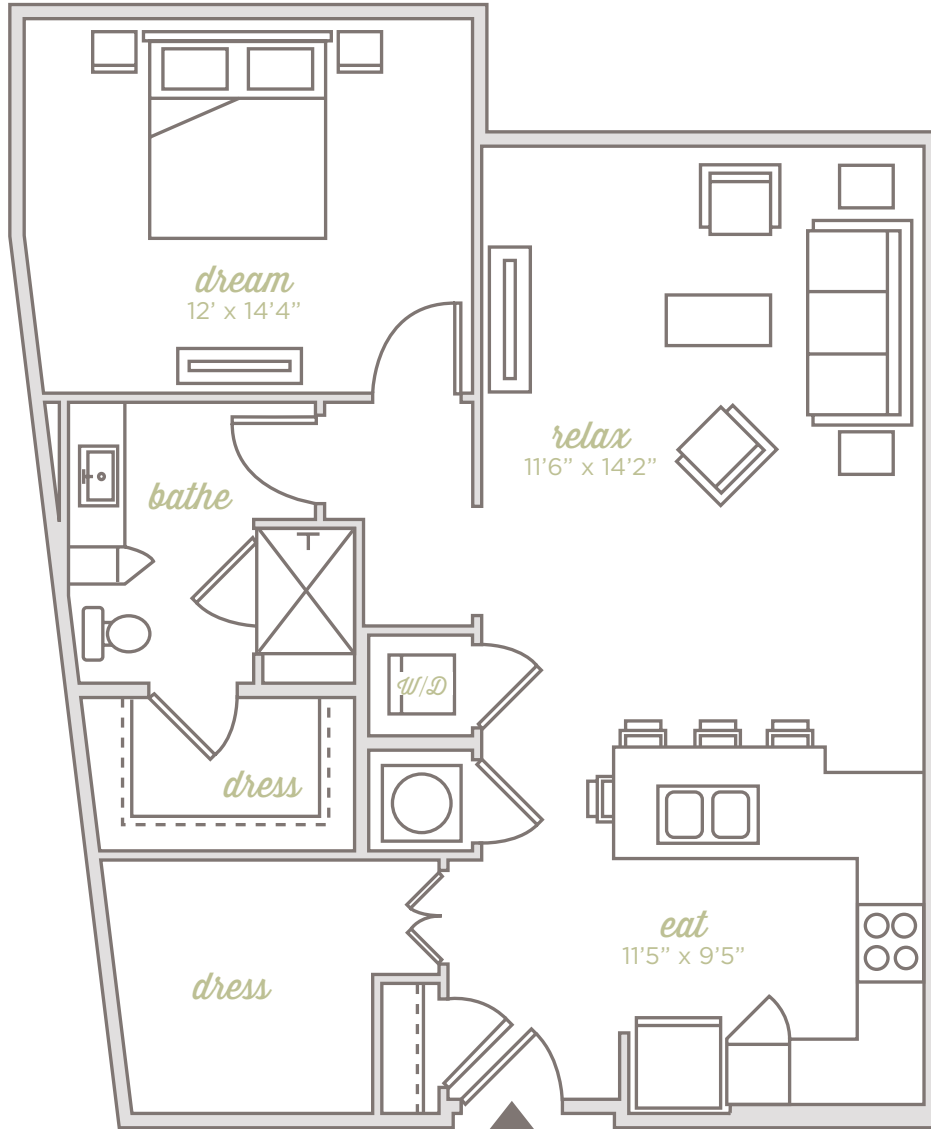

ROLLING MILL HILL

RIVER HOUSE

ESTD **TN** 2017

NASHVILLE

The Rushing

A6A • 1 BED 1 BATH • 960 SQ FT

4 Academy Place *Nashville*, Tennessee 37210 • 615.242.1330 • RIVERHOUSENASHVILLE.COM

Information is believed to be accurate, but is not warranted. Specifications, pricing and availability are subject to change without notice. See agent for details. Artist's renderings and floorplans are approximate only and are not meant to be exact depictions of the unit. Drawings are not to scale. Your selected floorplan may vary from this illustration due to design configuration and architectural styling. Not all features are available in every apartment. All square footages are approximate.