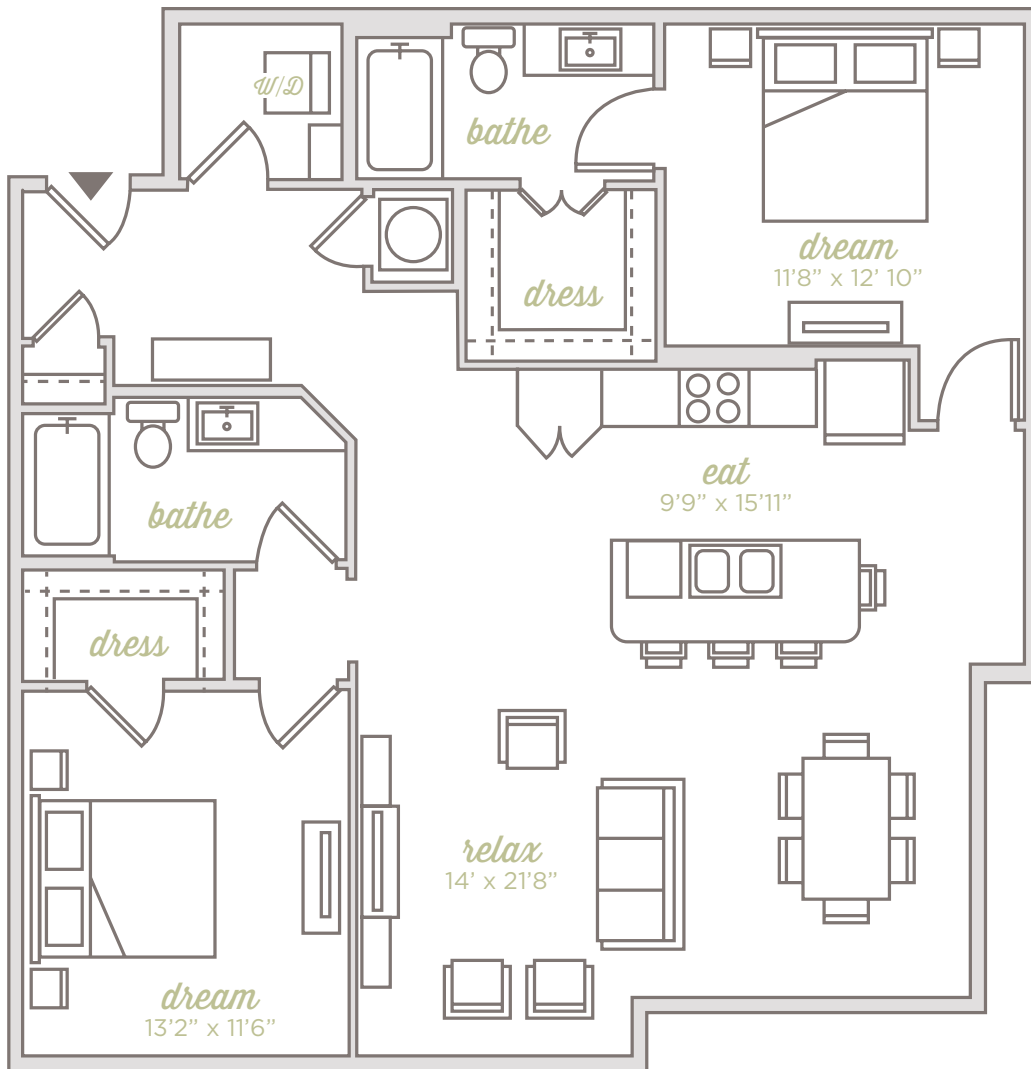

ROLLING MILL HILL

RIVER HOUSE

ESTD **TN** 2017
NASHVILLE

The Harpeth

B1 • 2 BED 2 BATH • 1305 SQ FT

4 Academy Place *Nashville*, Tennessee 37210 • 615.242.1330 • RIVERHOUSENASHVILLE.COM

Information is believed to be accurate, but is not warranted. Specifications, pricing and availability are subject to change without notice. See agent for details. Artist's renderings and floorplans are approximate only and are not meant to be exact depictions of the unit. Drawings are not to scale. Your selected floorplan may vary from this illustration due to design configuration and architectural styling. Not all features are available in every apartment. All square footages are approximate.