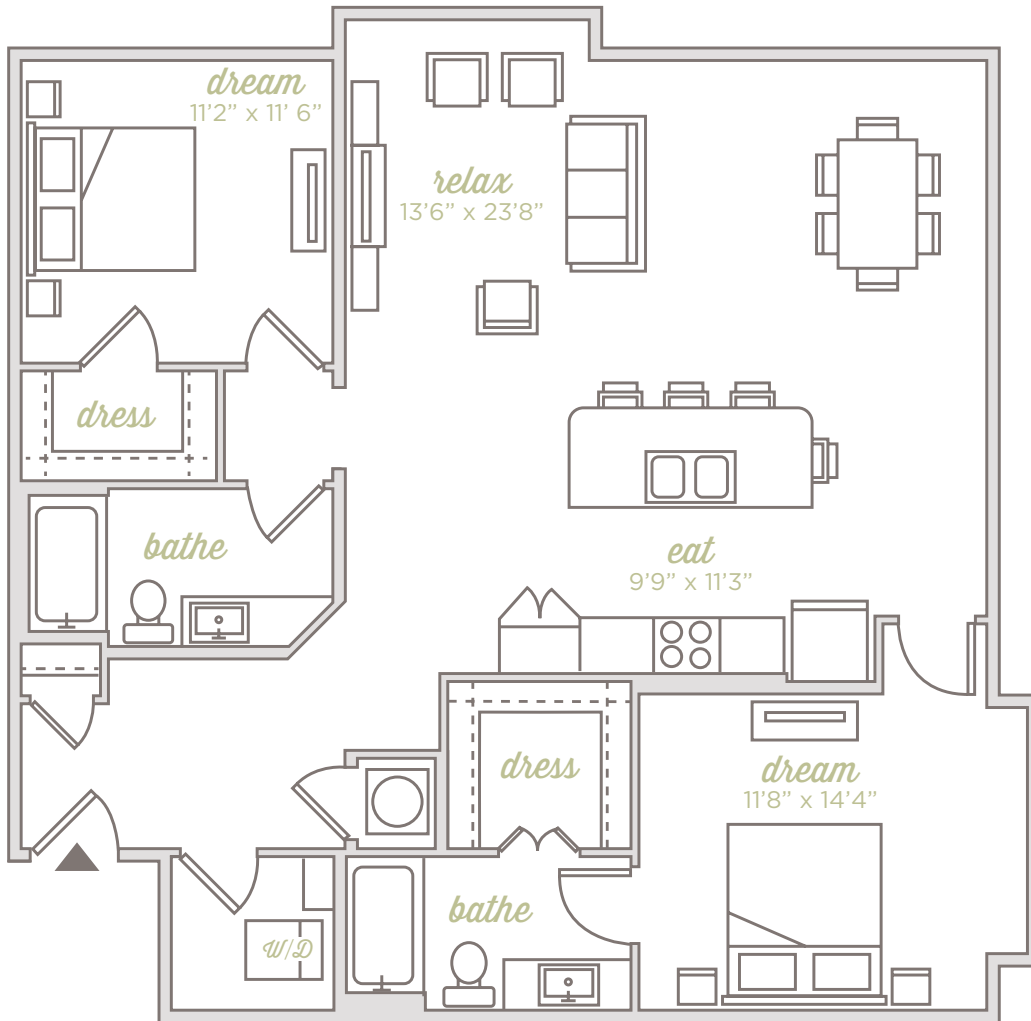

ROLLING MILL HILL

RIVER HOUSE

ESTD  2017
NASHVILLE

The Sandy

B1A • 2 BED 2 BATH • 1312 SQ FT

4 Academy Place *Nashville*, Tennessee 37210 • 615.242.1330 • RIVERHOUSENASHVILLE.COM

Information is believed to be accurate, but is not warranted. Specifications, pricing and availability are subject to change without notice. See agent for details. Artist's renderings and floorplans are approximate only and are not meant to be exact depictions of the unit. Drawings are not to scale. Your selected floorplan may vary from this illustration due to design configuration and architectural styling. Not all features are available in every apartment. All square footages are approximate.