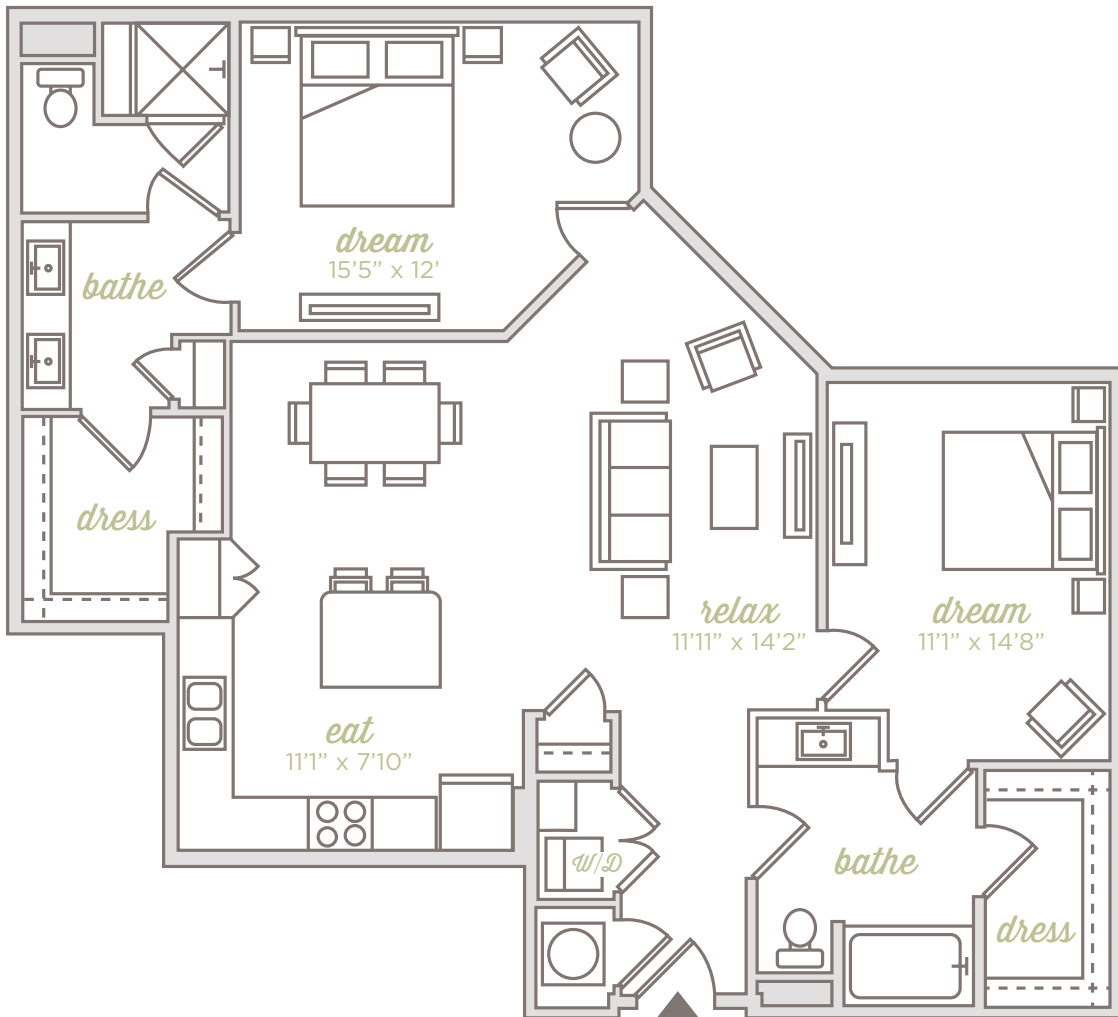

ROLLING MILL HILL

RIVER HOUSE

ESTD **TN** 2017

NASHVILLE

The Mill

B2 • 2 BED 2 BATH • 1282 SQ FT

4 Academy Place *Nashville*, Tennessee 37210 • 615.242.1330 • RIVERHOUSENASHVILLE.COM

Information is believed to be accurate, but is not warranted. Specifications, pricing and availability are subject to change without notice. See agent for details. Artist's renderings and floorplans are approximate only and are not meant to be exact depictions of the unit. Drawings are not to scale. Your selected floorplan may vary from this illustration due to design configuration and architectural styling. Not all features are available in every apartment. All square footages are approximate.