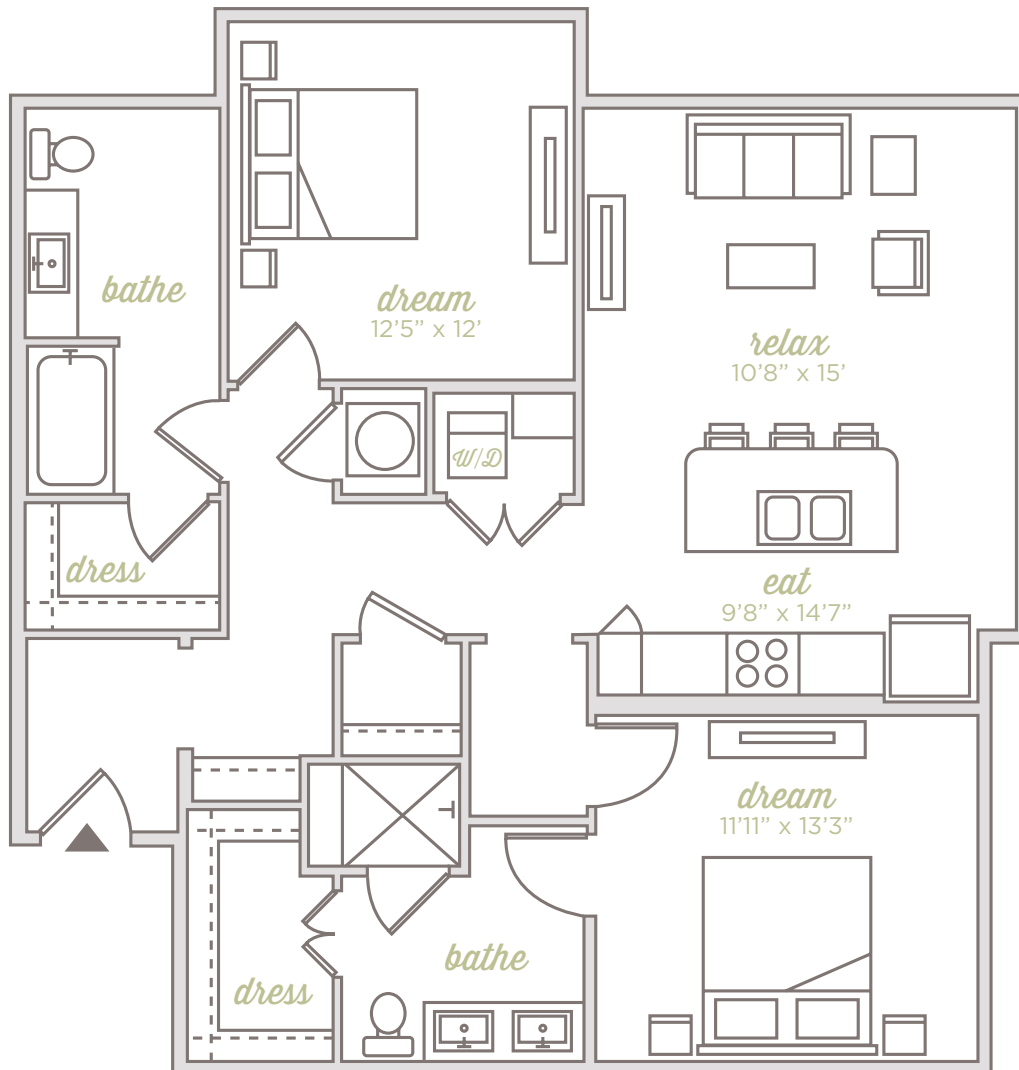

ROLLING MILL HILL

RIVER HOUSE

ESTD **TN** 2017

NASHVILLE

The Richland

B3 • 2 BED 2 BATH • 1172 SQ FT

4 Academy Place *Nashville*, Tennessee 37210 • 615.242.1330 • RIVERHOUSENASHVILLE.COM

Information is believed to be accurate, but is not warranted. Specifications, pricing and availability are subject to change without notice. See agent for details. Artist's renderings and floorplans are approximate only and are not meant to be exact depictions of the unit. Drawings are not to scale. Your selected floorplan may vary from this illustration due to design configuration and architectural styling. Not all features are available in every apartment. All square footages are approximate.