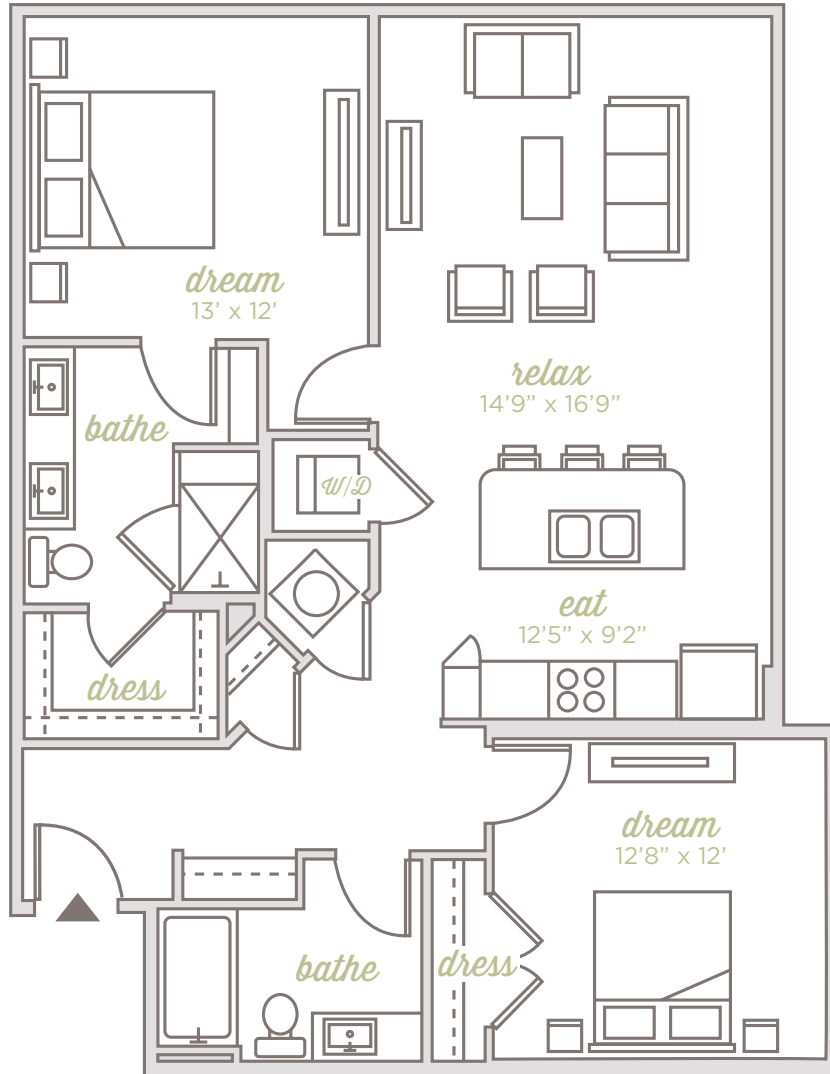

ROLLING MILL HILL

# RIVER HOUSE

ESTD **TN** 2017  
NASHVILLE

## The Sevier

**B4 • 2 BED 2 BATH • 1147 SQ FT**

4 Academy Place *Nashville*, Tennessee 37210 • 615.242.1330 • RIVERHOUSEINASHVILLE.COM

Information is believed to be accurate, but is not warranted. Specifications, pricing and availability are subject to change without notice. See agent for details. Artist's renderings and floorplans are approximate only and are not meant to be exact depictions of the unit. Drawings are not to scale. Your selected floorplan may vary from this illustration due to design configuration and architectural styling. Not all features are available in every apartment. All square footages are approximate.